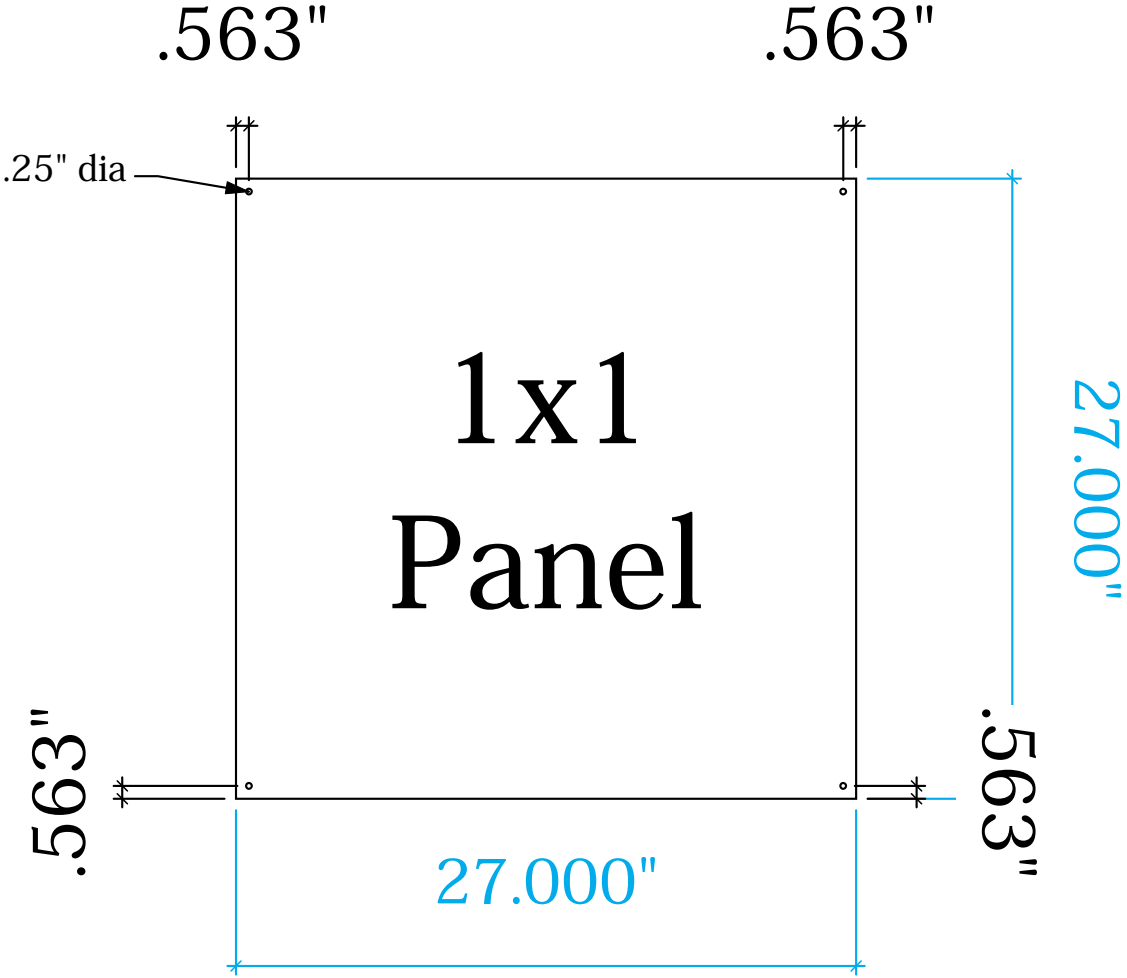

quadro Pop Up Displays

Floating Graphic System 1x1 Panel Dimensions

Product Name: Quadro FGS 1x1 Panel
Process: Hot Lambda
Material: Lambda Flex
Effective Date: 7/3/14

NOTE: Graphic files must be @ 150 dpi Finished Size.
DO NOT send Flattened Files. Production can not manipulate
the content, proportion or color of these files.

quadro Pop Up Displays

Floating Graphic System 1x2 Panel Dimensions

Product Name: Quadro FGS 1x2 Panel
Process: Hot Lambda
Material: Lambda Flex
Effective Date: 7/3/14

1x2
Panel

NOTE: Graphic files must be @ 150 dpi Finished Size.
DO NOT send Flattened Files. Production can not manipulate
the content, proportion or color of these files.

quadro Pop Up Displays

Product Name: Quadro FGS 1x3 Panel
Process: Hot Lambda
Material: Lambda Flex
Effective Date: 7/3/14

Floating Graphic System 1x3 Panel Dimensions

NOTE: Graphic files must be @ 150 dpi Finished Size.
DO NOT send Flattened Files. Production can not manipulate
the content, proportion or color of these files.

quadro Pop Up Displays

Floating Graphic System 1x4 Panel Dimensions

Product Name: Quadro FGS 1x4 Panel
Process: Hot Lambda
Material: Lambda Flex
Effective Date: 7/3/14

NOTE: Graphic files must be @ 150 dpi Finished Size.
DO NOT send Flattened Files. Production can not manipulate
the content, proportion or color of these files.