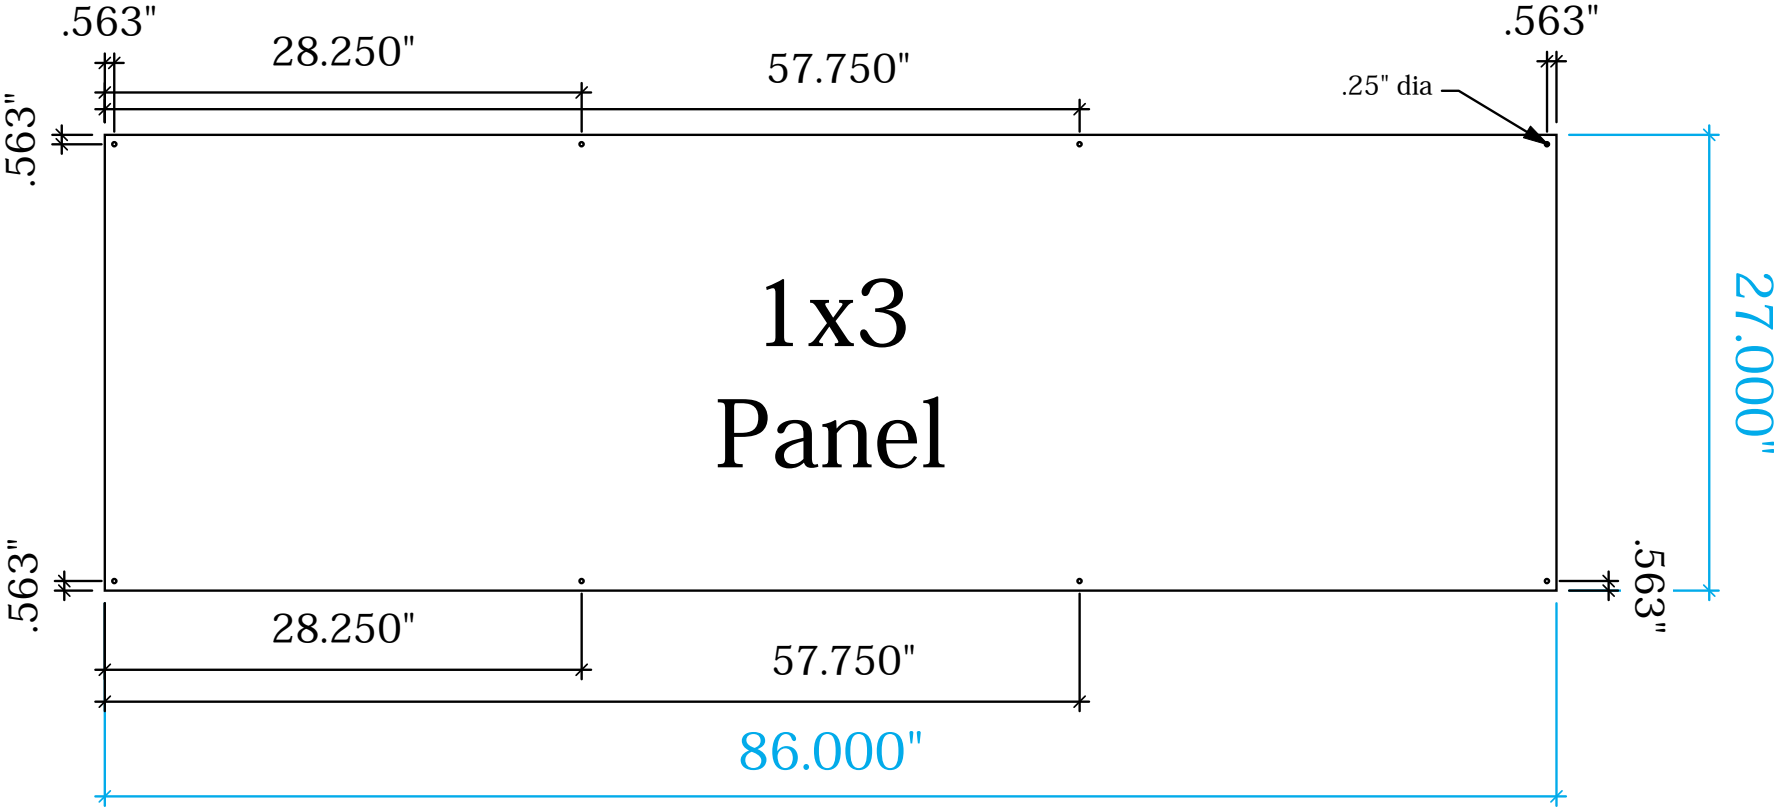

quadro Pop Up Displays

Floating Graphic System 1x1 Panel Dimensions

Product Name: Quadro FGS 1x1 Panel
Process: Hot Lambda
Material: Lambda Flex
Effective Date: 7/3/14

NOTE: Graphic files must be @ 150 dpi Finished Size.
DO NOT send Flattened Files. Production can not manipulate
the content, proportion or color of these files.

quadro Pop Up Displays

Floating Graphic System 1x2 Panel Dimensions

Product Name: Quadro FGS 1x2 Panel
Process: Hot Lambda
Material: Lambda Flex
Effective Date: 7/3/14

1x2
Panel

NOTE: Graphic files must be @ 150 dpi Finished Size.
DO NOT send Flattened Files. Production can not manipulate
the content, proportion or color of these files.

quadro Pop Up Displays

Product Name: Quadro FGS 1x3 Panel
Process: Hot Lambda
Material: Lambda Flex
Effective Date: 7/3/14

Floating Graphic System 1x3 Panel Dimensions

NOTE: Graphic files must be @ 150 dpi Finished Size.
DO NOT send Flattened Files. Production can not manipulate
the content, proportion or color of these files.

quadro Pop Up Displays

Floating Graphic System 1x4 Panel Dimensions

Product Name: Quadro FGS 1x4 Panel
Process: Hot Lambda
Material: Lambda Flex
Effective Date: 7/3/14

NOTE: Graphic files must be @ 150 dpi Finished Size.
DO NOT send Flattened Files. Production can not manipulate
the content, proportion or color of these files.