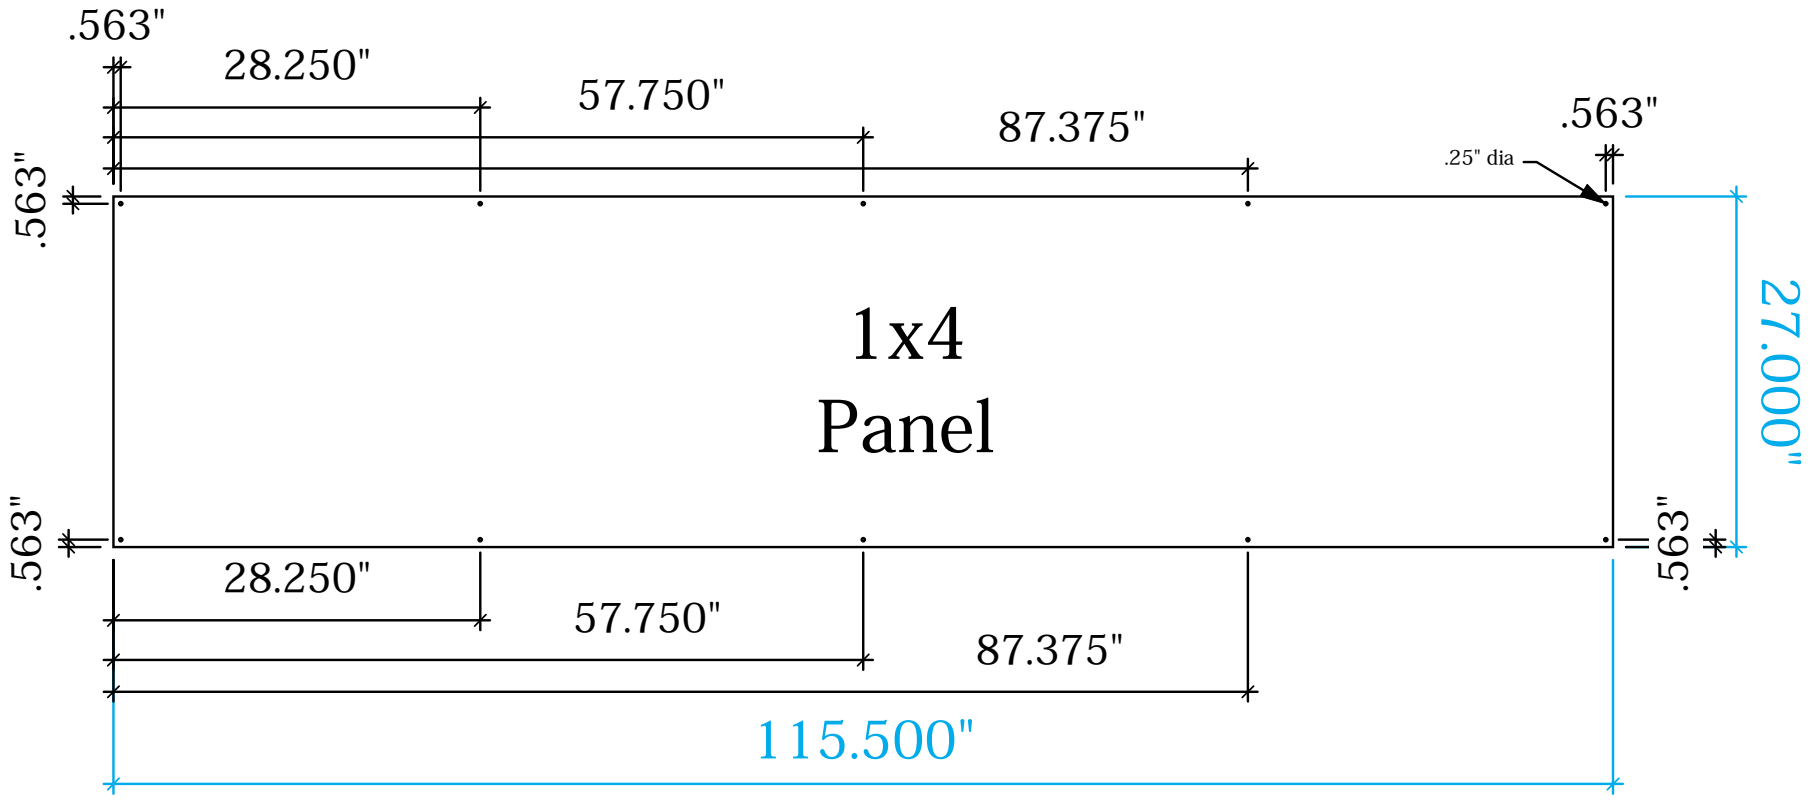

quadro Pop Up Displays

Floating Graphic System 1x1 Panel Dimensions

Product Name: Quadro FGS 1x1 Panel
Process: Hot Lambda
Material: Lambda Flex
Effective Date: 7/3/14

NOTE: Graphic files must be @ 150 dpi Finished Size.
DO NOT send Flattened Files. Production can not manipulate
the content, proportion or color of these files.

quadro Pop Up Displays

Floating Graphic System 1x2 Panel Dimensions

Product Name: Quadro FGS 1x2 Panel
Process: Hot Lambda
Material: Lambda Flex
Effective Date: 7/3/14

1x2
Panel

NOTE: Graphic files must be @ 150 dpi Finished Size.
DO NOT send Flattened Files. Production can not manipulate
the content, proportion or color of these files.

quadro Pop Up Displays

Product Name: Quadro FGS 1x3 Panel
Process: Hot Lambda
Material: Lambda Flex
Effective Date: 7/3/14

Floating Graphic System 1x3 Panel Dimensions

NOTE: Graphic files must be @ 150 dpi Finished Size.
DO NOT send Flattened Files. Production can not manipulate
the content, proportion or color of these files.

quadro Pop Up Displays

Floating Graphic System 1x4 Panel Dimensions

Product Name: Quadro FGS 1x4 Panel
Process: Hot Lambda
Material: Lambda Flex
Effective Date: 7/3/14

NOTE: Graphic files must be @ 150 dpi Finished Size.
DO NOT send Flattened Files. Production can not manipulate
the content, proportion or color of these files.