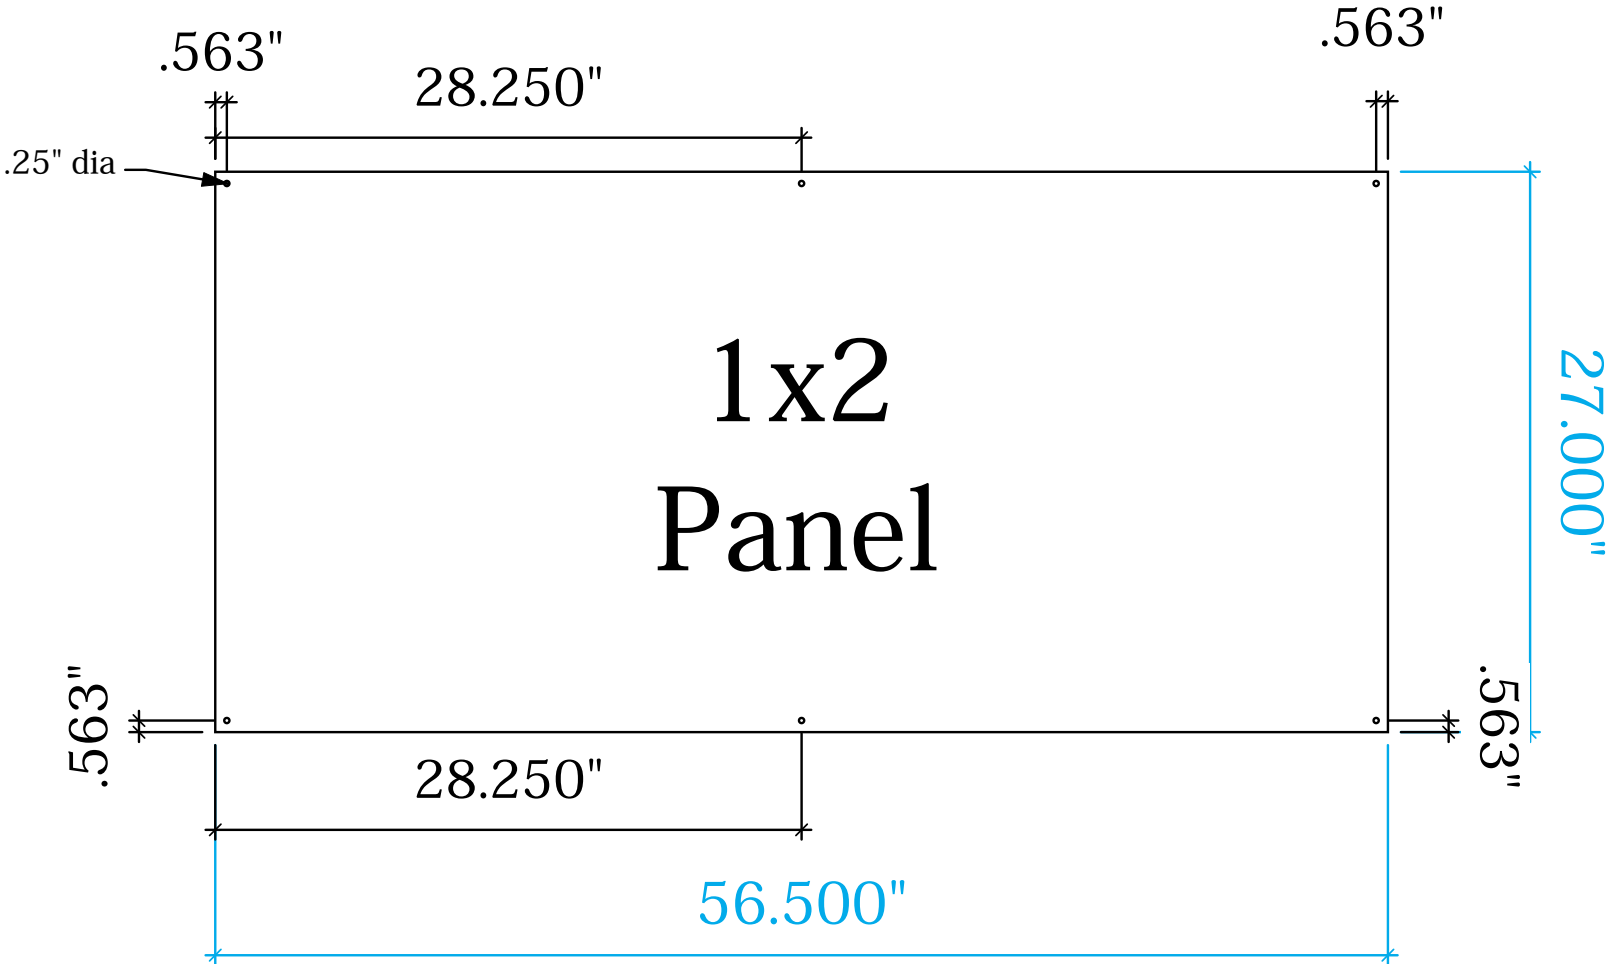

quadro Pop Up Displays

Floating Graphic System 1x1 Panel Dimensions

Product Name: Quadro FGS 1x1 Panel
Process: Hot Lambda
Material: Lambda Flex
Effective Date: 7/3/14

NOTE: Graphic files must be @ 150 dpi Finished Size.
DO NOT send Flattened Files. Production can not manipulate
the content, proportion or color of these files.

quadro Pop Up Displays

Floating Graphic System 1x2 Panel Dimensions

Product Name: Quadro FGS 1x2 Panel
Process: Hot Lambda
Material: Lambda Flex
Effective Date: 7/3/14

1x2
Panel

NOTE: Graphic files must be @ 150 dpi Finished Size.
DO NOT send Flattened Files. Production can not manipulate
the content, proportion or color of these files.

quadro Pop Up Displays

Product Name: Quadro FGS 1x3 Panel
Process: Hot Lambda
Material: Lambda Flex
Effective Date: 7/3/14

Floating Graphic System 1x3 Panel Dimensions

NOTE: Graphic files must be @ 150 dpi Finished Size.
DO NOT send Flattened Files. Production can not manipulate
the content, proportion or color of these files.

quadro Pop Up Displays

Floating Graphic System 1x4 Panel Dimensions

Product Name: Quadro FGS 1x4 Panel
Process: Hot Lambda
Material: Lambda Flex
Effective Date: 7/3/14

NOTE: Graphic files must be @ 150 dpi Finished Size.
DO NOT send Flattened Files. Production can not manipulate
the content, proportion or color of these files.